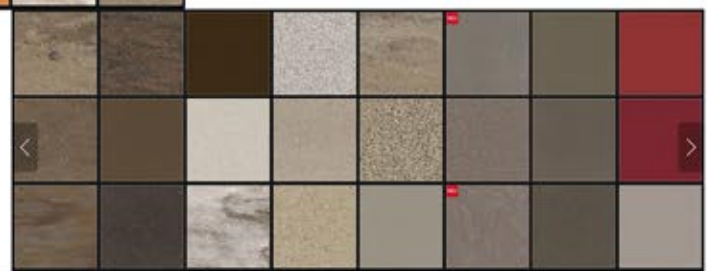

hochwertig
high-quality